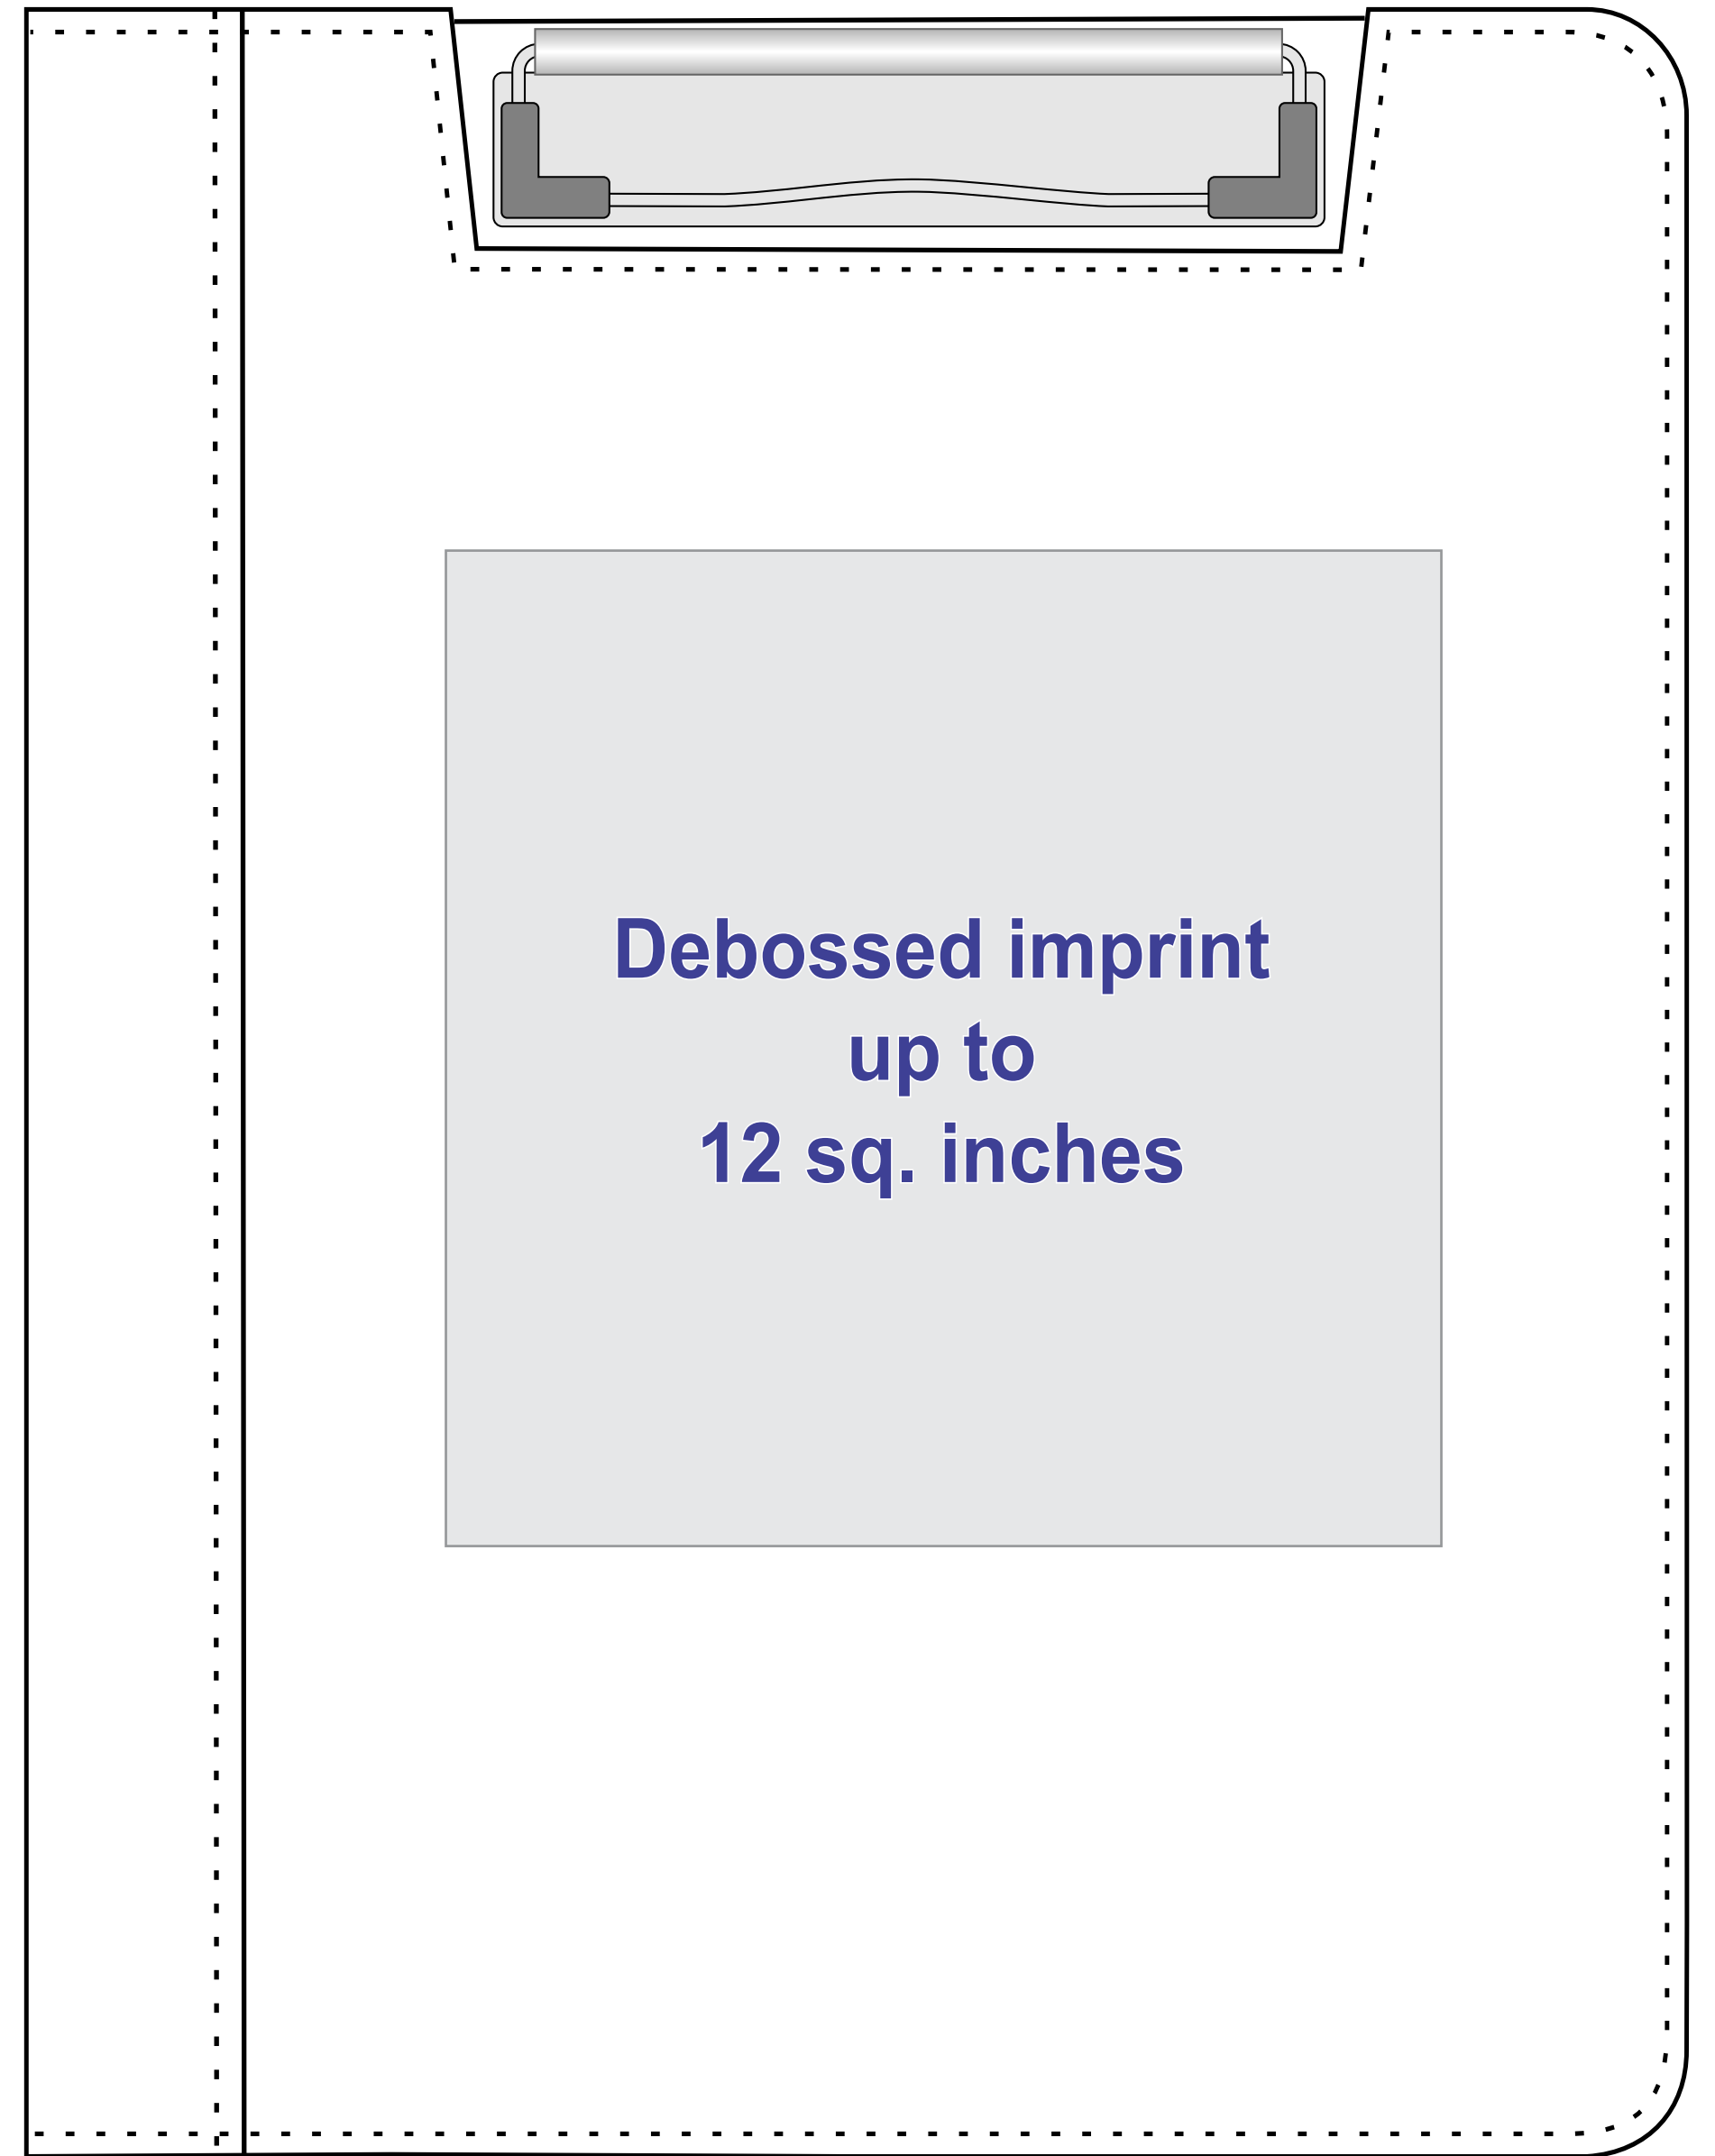

Item#: KP520

**Debossed imprint
up to
12 sq. inches**