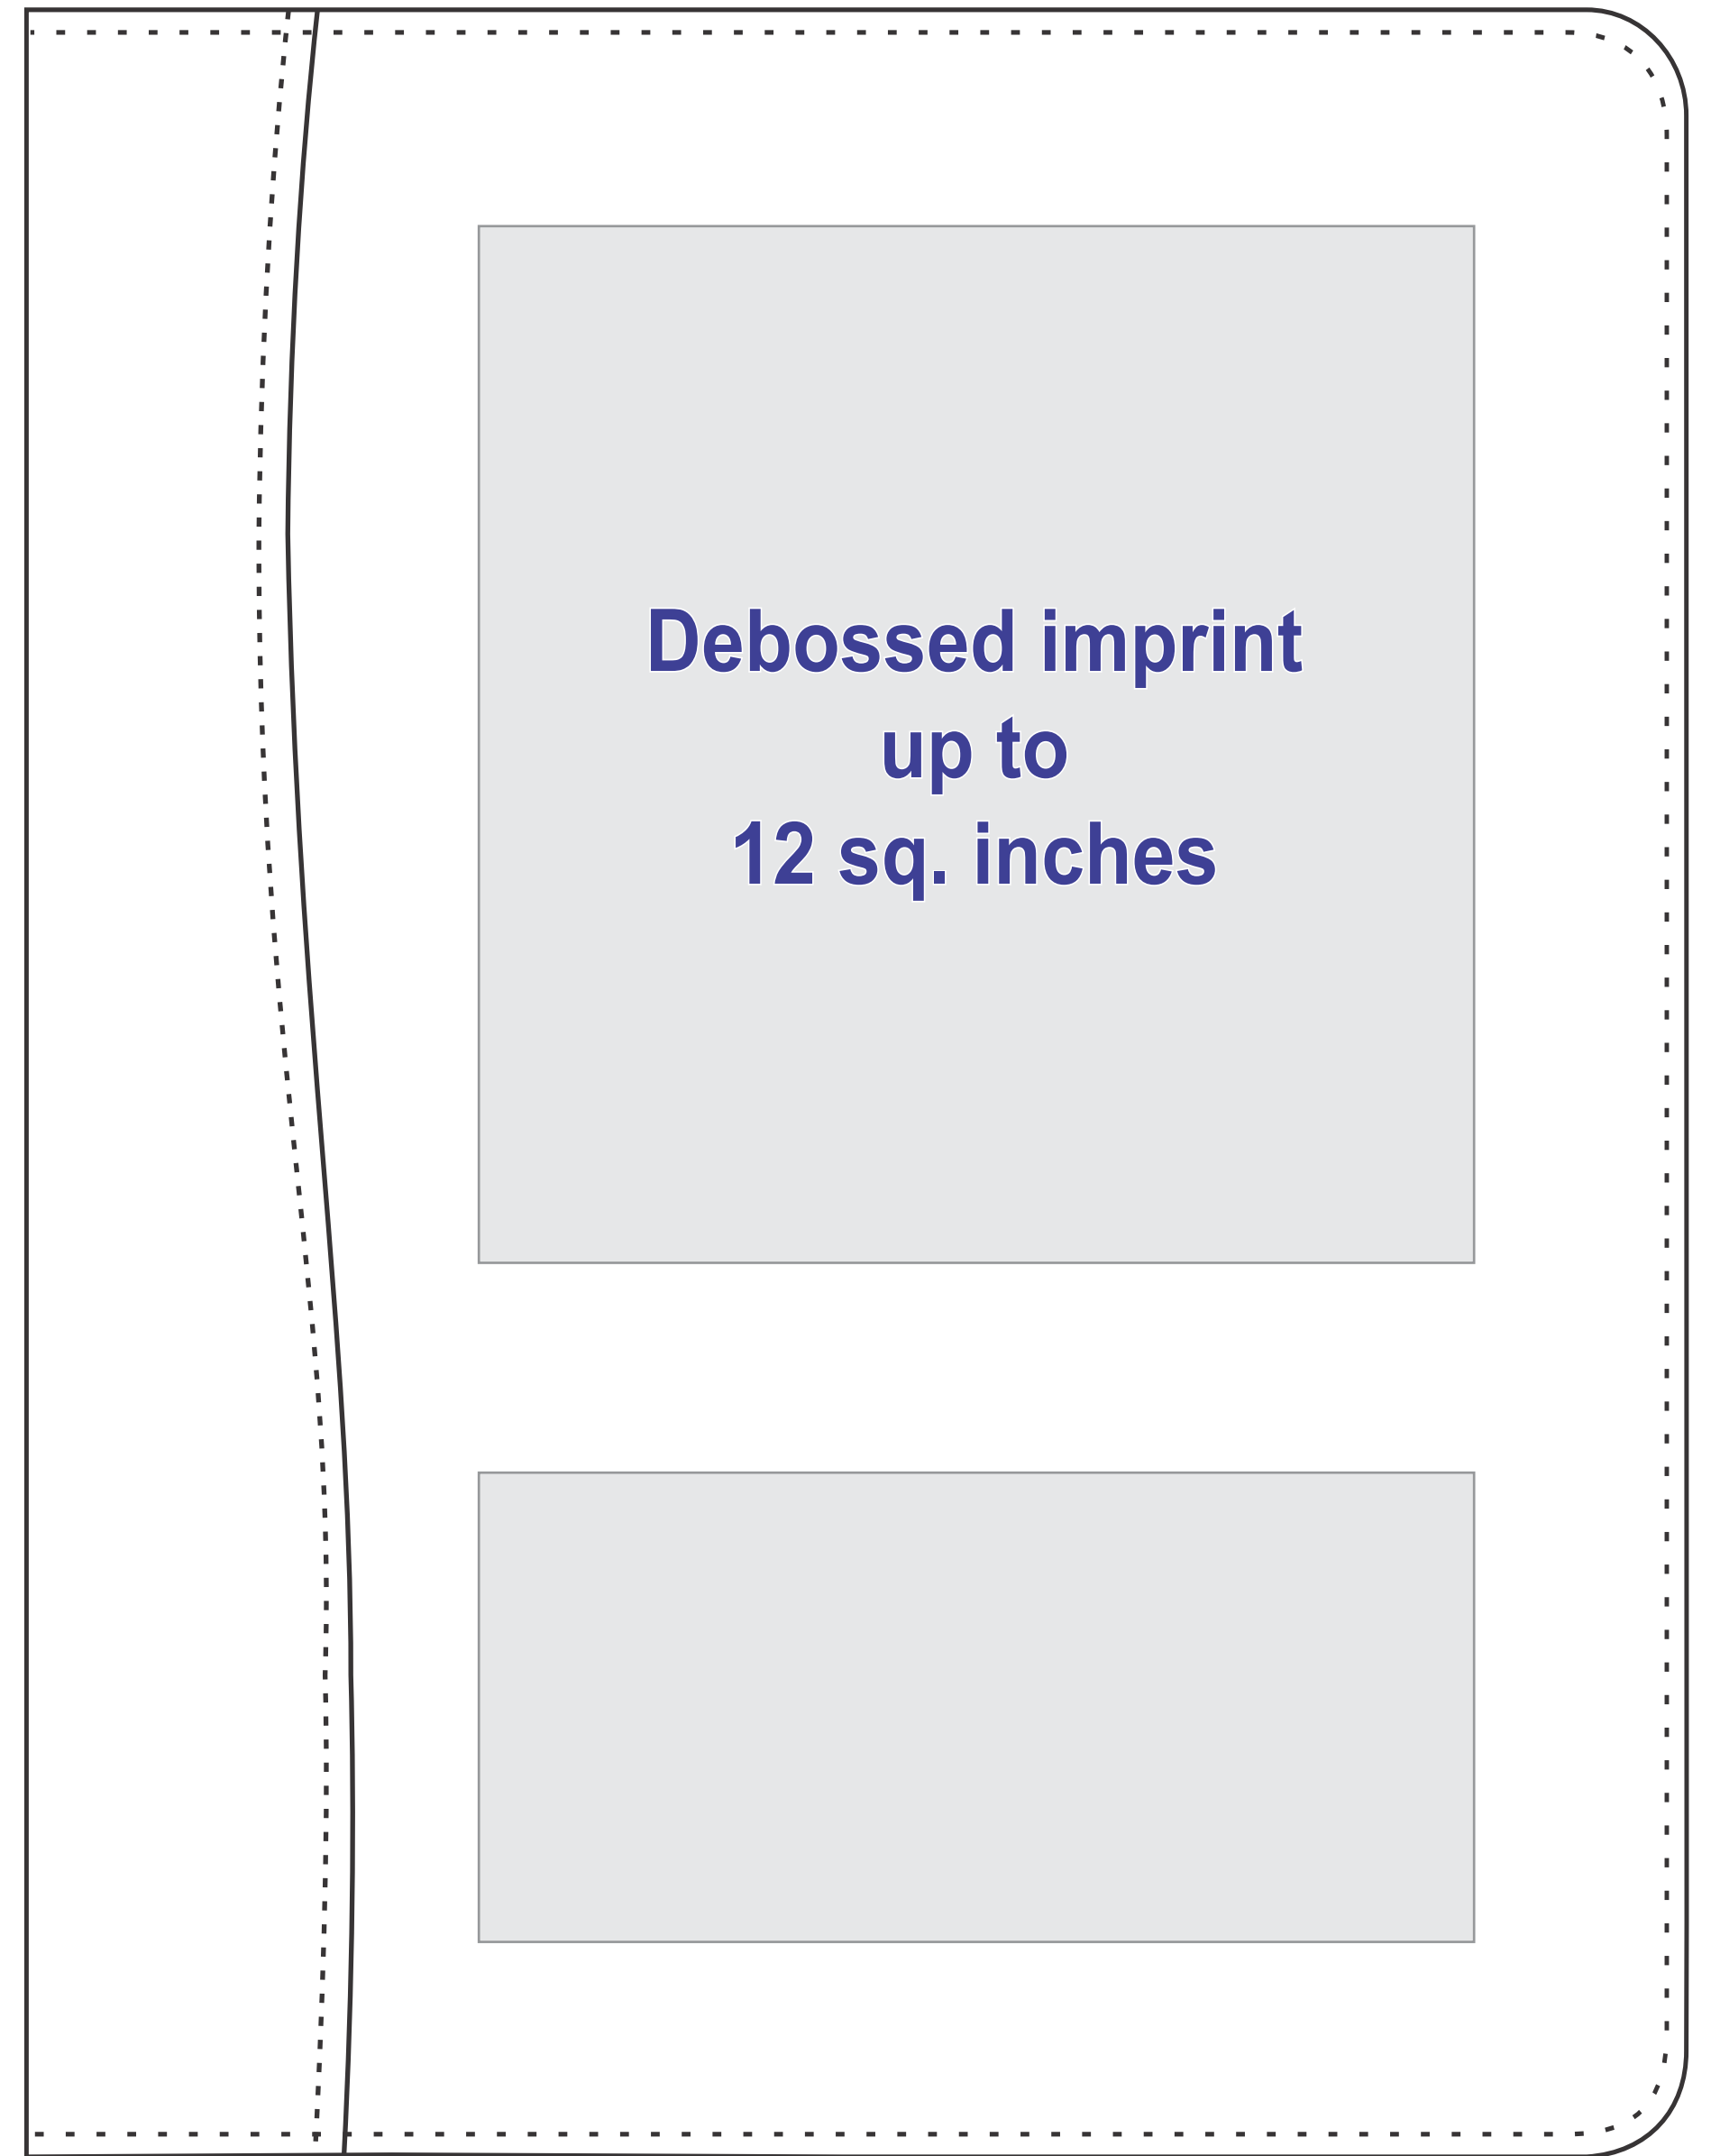

Item#: KP320

**Debossed imprint
up to
12 sq. inches**