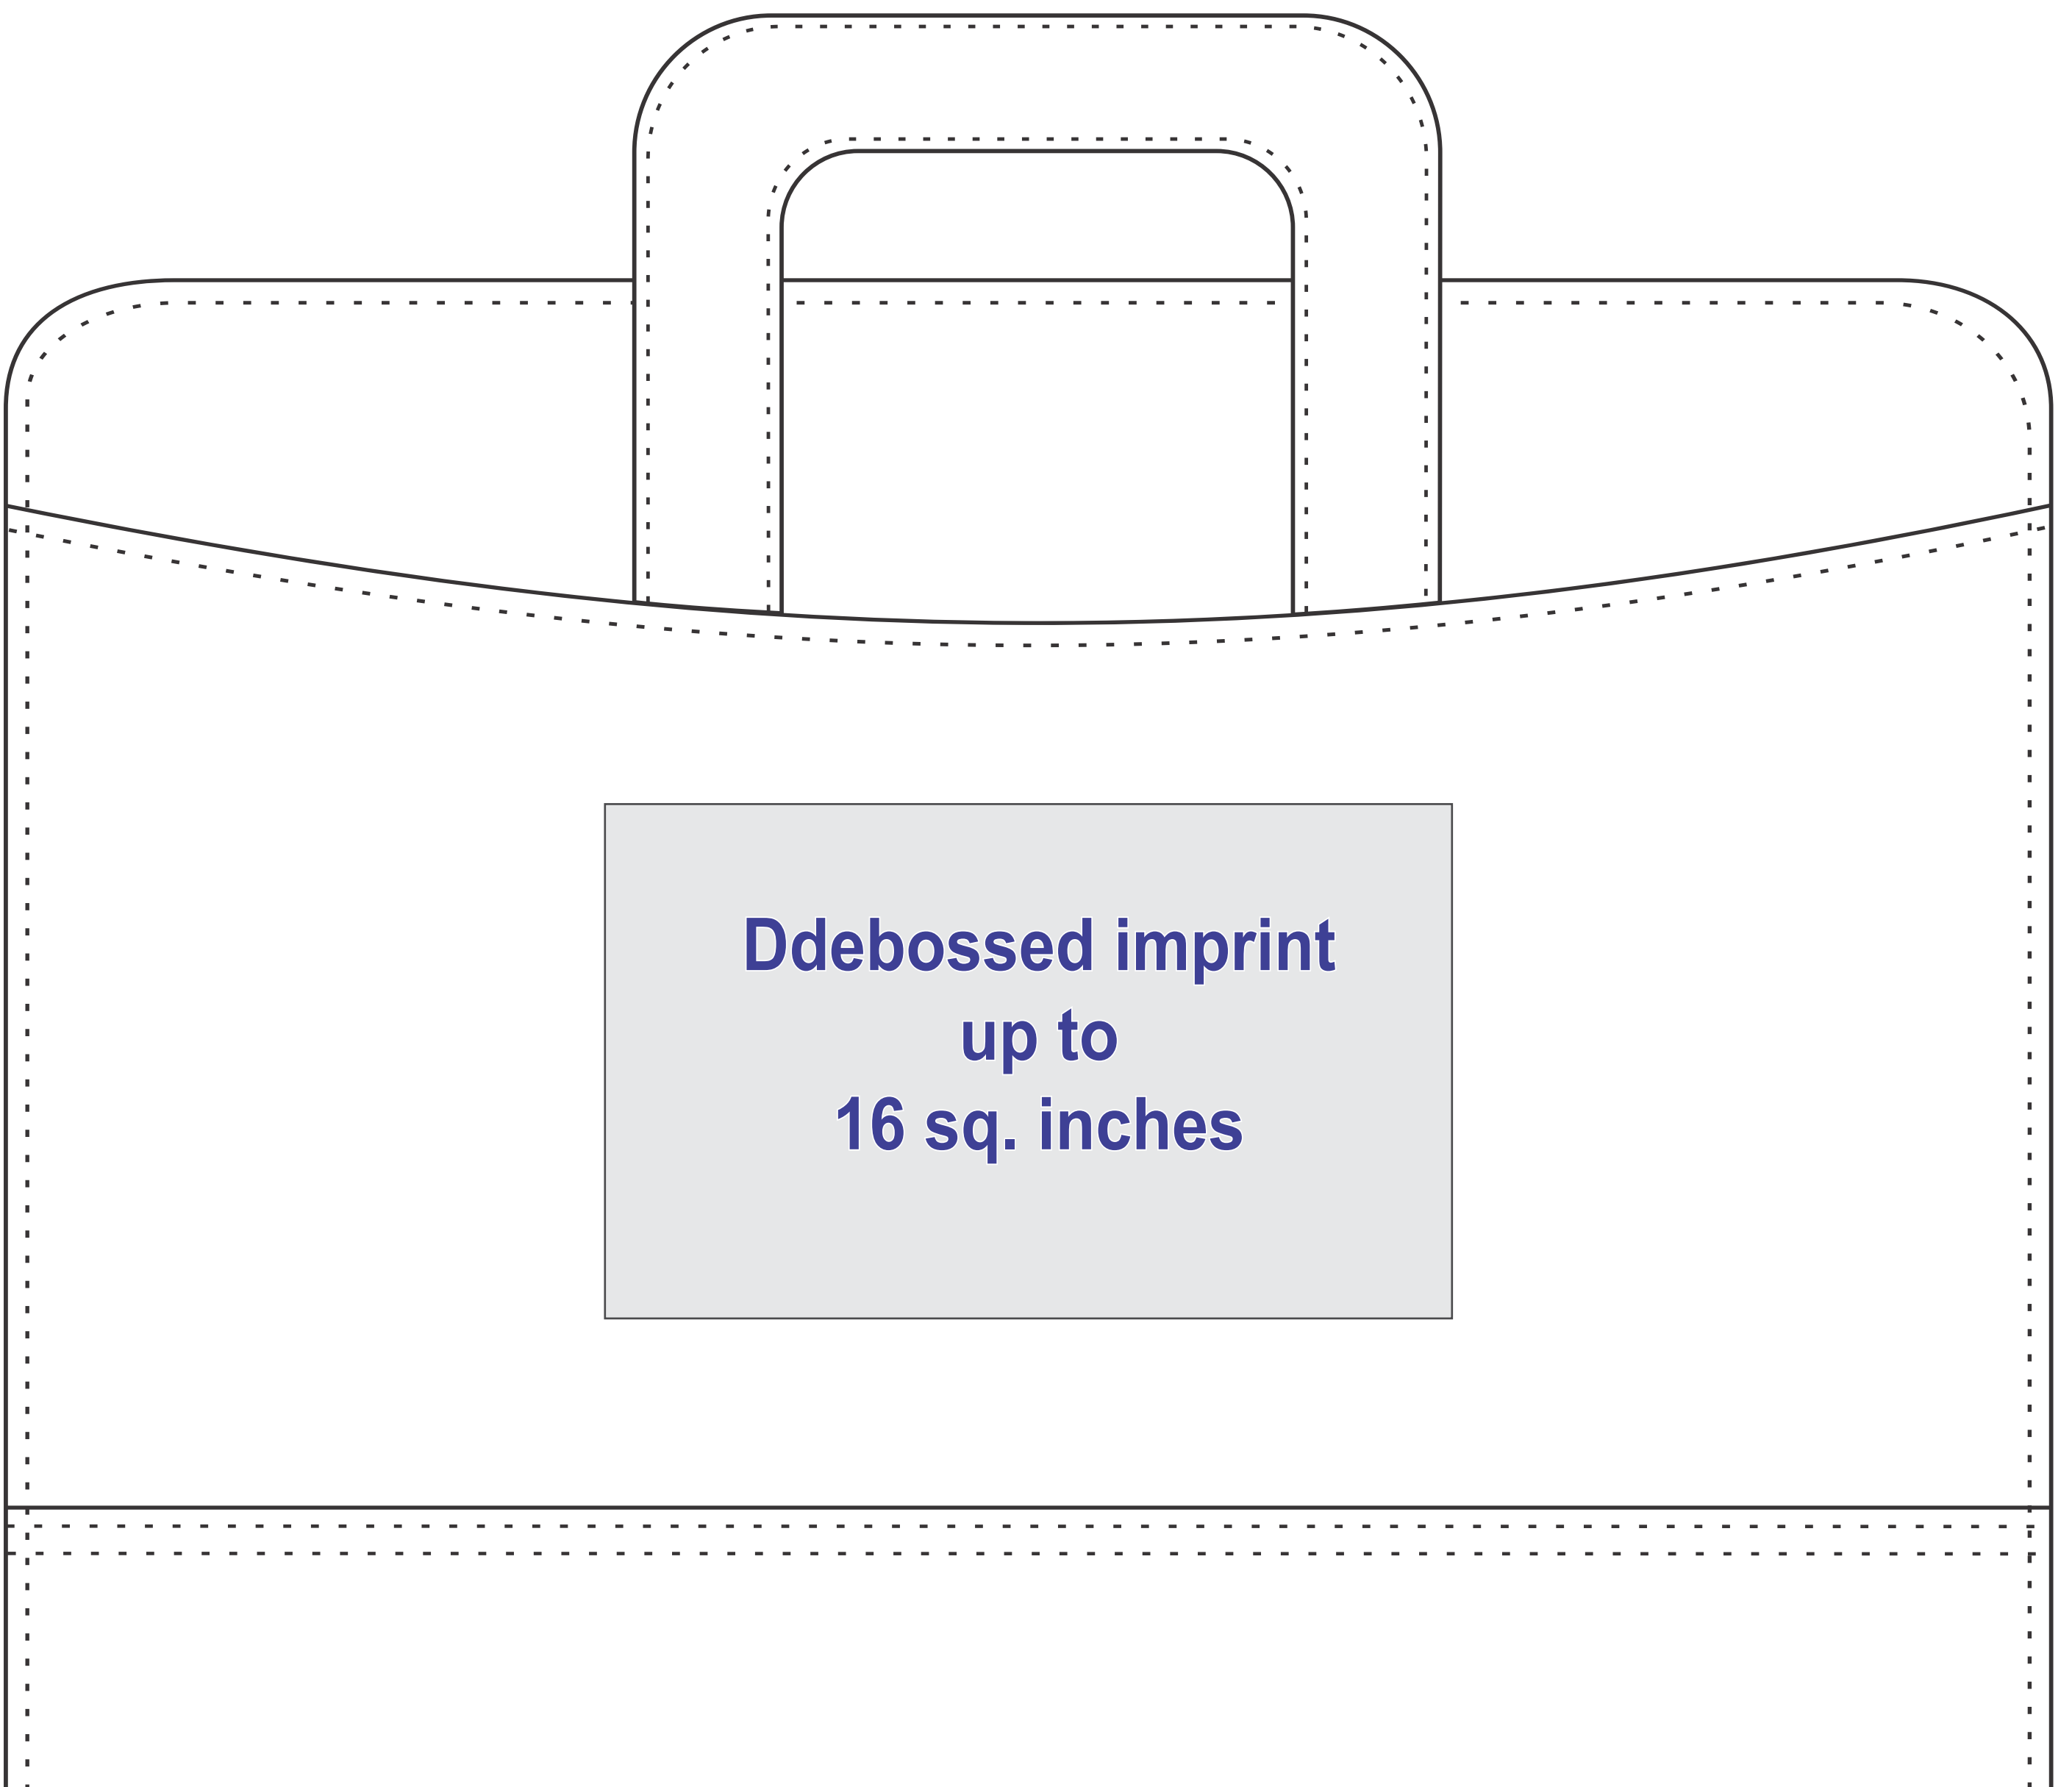

Item#: KP056

**Ddebossed imprint
up to
16 sq. inches**