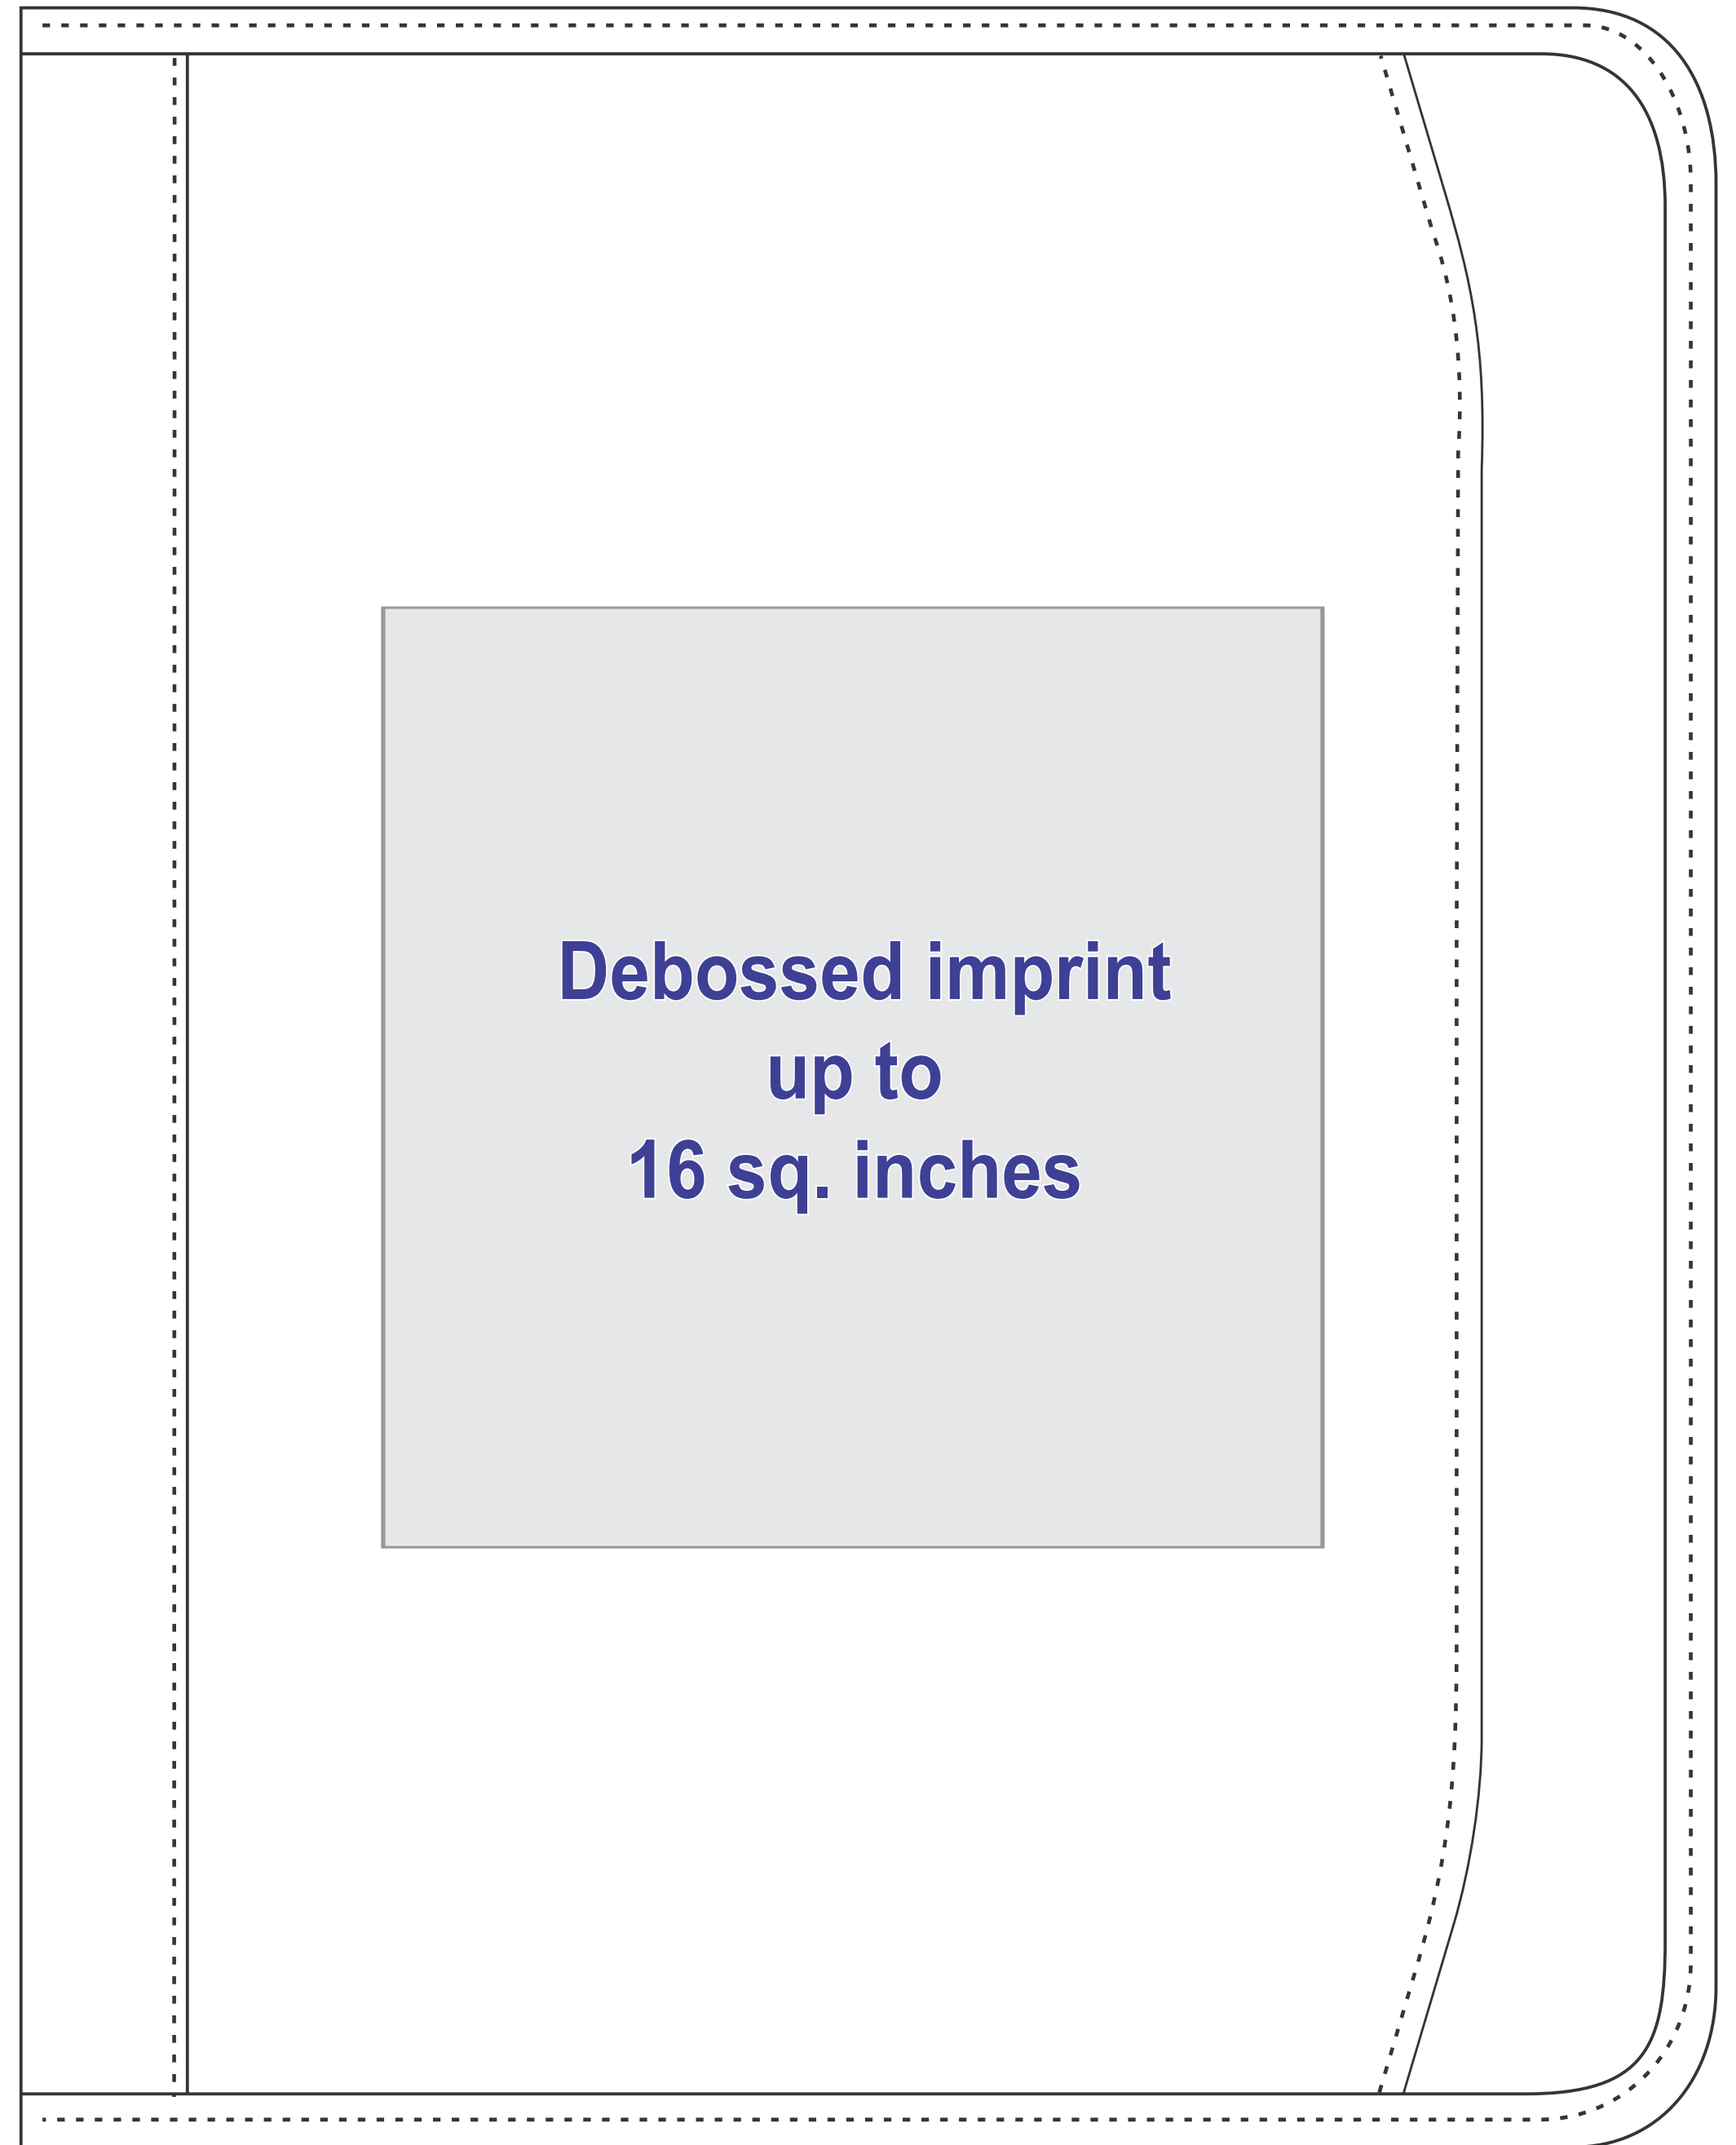

**Item#: KP035**

**Debossed imprint  
up to  
16 sq. inches**