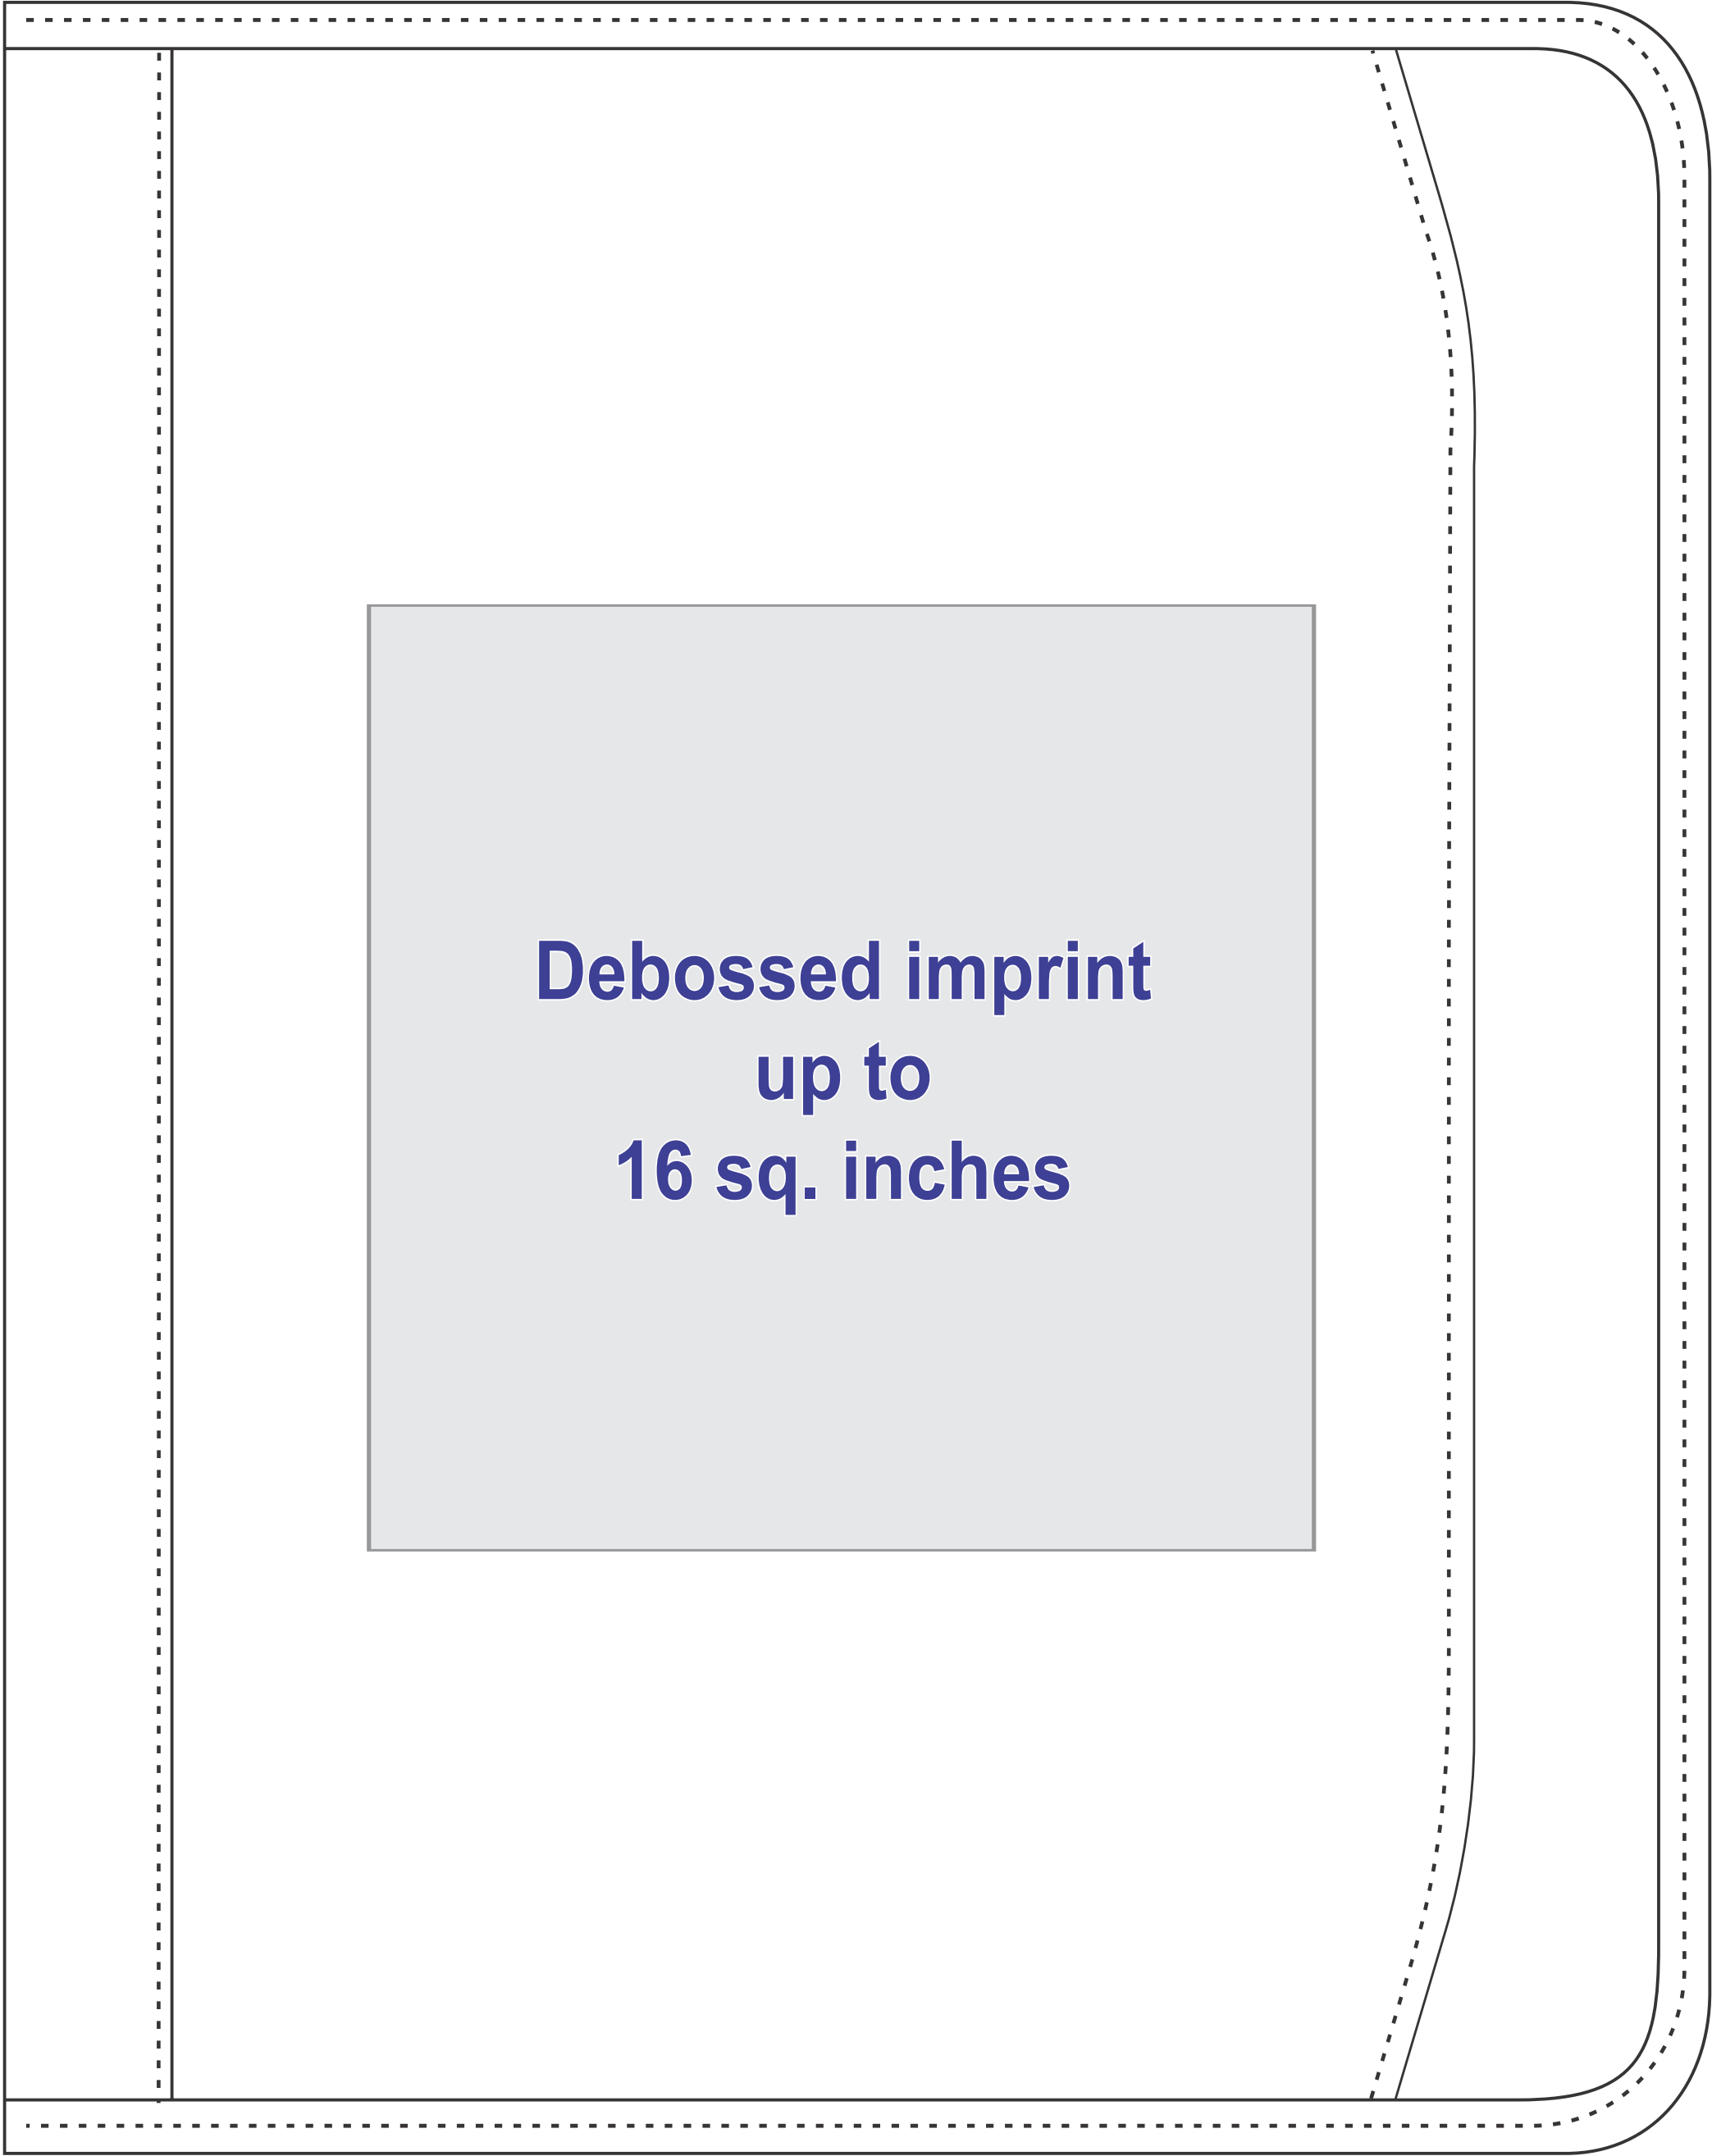

**Item#: KP027**

**Debossed imprint  
up to  
16 sq. inches**